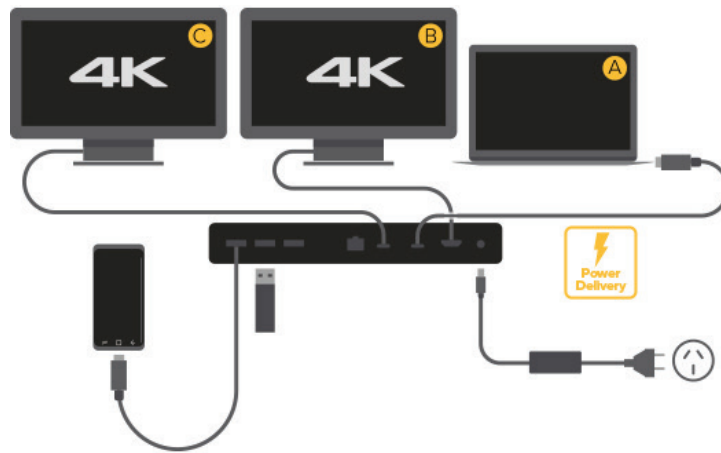

# Thunderbolt™ 3 Dual Display Dock

- With 4K and Power Delivery

Part no. TB3D2D24K-XXX

-  Thunderbolt™ 3 Certified
-  4K Video Output
-  USB-C
-  Dual 4K Display
-  Power Delivery
-  HDMI
-  USB 3.0 Hub
-  Gigabit Ethernet
-  Audio & Voice Support
-  SD & Micro SD
-  Power Adapter Included

## One cable for Power, Video & Data

The dock connects to your Thunderbolt 3.0 enabled laptop by just one single Thunderbolt cable to charge your laptop, transfer data (up to 40Gbps), connect dual monitors, Gigabit Ethernet and an audio device at the same time.

## Dual 4K Display Output: Increased Productivity

The dock connects to your USB-C enabled laptop by just one single USB-C cable to charge your laptop, transfer data, connect to an ultra HD display, Gigabit Ethernet, Audio and memory card at the same time. This feature eliminates the hassle of connecting multiple cables for power and data separately to your laptop.

### User Interface

<b>Input</b>	Thunderbolt™ 3 × 1
<b>Output</b>	USB-A (USB 3.0) × 5, Thunderbolt™ 3 × 1, HDMI × 1, Gigabit Ethernet × 1, Audio + Voice × 1, SD Card Reader × 1
<b>Resolution</b>	<b>Single display</b> Thunderbolt™ 3: 4K (3840×2160)@60Hz; HDMI: 4K (3840×2160) @60Hz <b>Dual display</b> Thunderbolt™ 3: 4K (3840×2160) @60Hz; HDMI: 4K (3840×2160) @60Hz