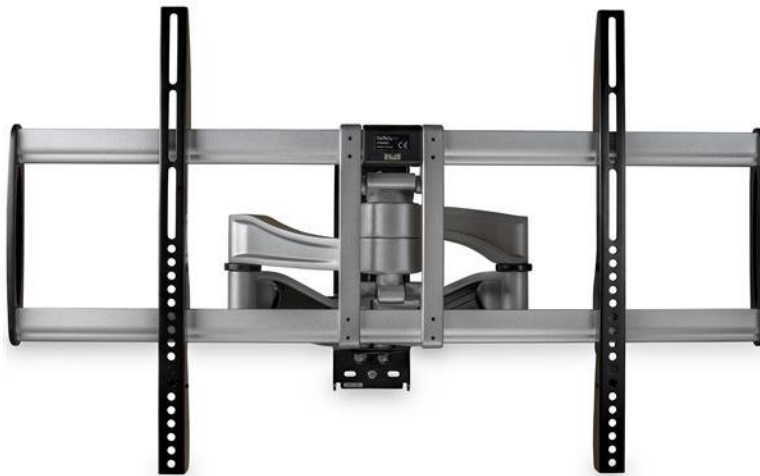

## Full-Motion TV Wall Mount - Premium - Silver

Product ID: FPWARPS

Strong and sleek, this full-motion TV wall mount lets you free up space by wall-mounting your 32" to 75" TV, and adjust it to the right viewing position with ease.

### Smooth Full-Motion Adjustability

Once it's installed, the flat-screen TV wall mount is simple to adjust without using tools. You can extend the arms with ease to position your TV anywhere from 4.1" to 21.6" (105 to 550 mm) away from the wall. The TV mount swivels +/-60 degrees and tilts +/-15 degrees for optimum viewing.

### Sleek Design

This premium television wall mount beautifully combines form and function. Designed to provide an impressive appearance in every position, the premium black and silver design makes it ideal in a company lobby or hallway, information kiosk, or living space. With the arms extended, the protective covers provide a tidy, professional look. The cable-management channel inside the arms keeps cables neatly tucked away.

### Features

- Save space by wall-mounting your 32" to 75" TV
- Easy adjustment with full-motion articulating arms
- Swivels +/-60° and tilts +/-15° for ideal viewing
- Arms extend from 4.1" to 21.6"(105 to 550 mm) from the wall
- Sleek and robust steel and aluminum construction (supports up to 187.4 lb./ 85 kg)