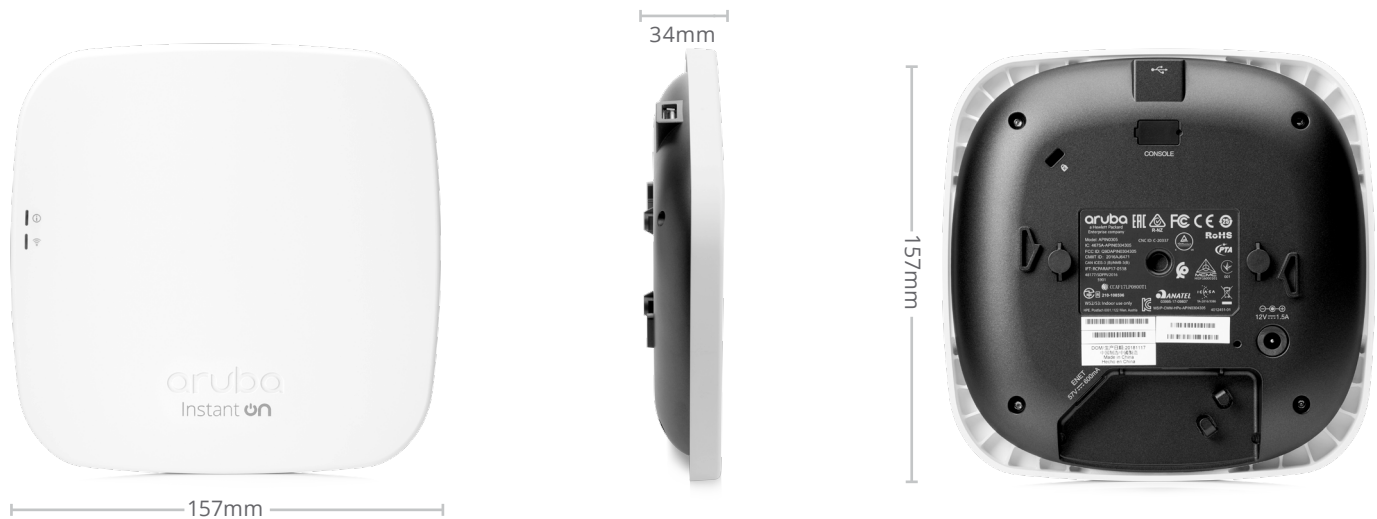

TECHNICAL SPECIFICATIONS

IN THE BOX

Aruba Instant On AP12 Indoor Access Point
Aruba Instant On AP12 Quick Start guide
Ceiling rail mount clip
Solid surface mount clip
Ethernet Cable

RADIOS

Dual Radio for simultaneous dual-band operation
5 GHz 802.11ac 3x3 MIMO for up to 1,300 Mbps wireless data rate, with Multi User MIMO support (Wi-Fi 5)
2.4 GHz 802.11n 2x2 MIMO for up to 300 Mbps wireless data rate (Wi-Fi 4)

INTERFACES

Uplink Gigabit Ethernet port, with POE-in support (802.3af)
DC power connector (12V)
USB host interface (future use)
Bluetooth Low Energy (BLE) radio
LED status indicators (2)
Reset/LED control button
Kensington security slot

PHYSICAL SPECIFICATIONS

157mm x 157mm x 34mm, excluding mount accessories

Weight: 483g

POWER

Power over Ethernet (POE): 802.3af (class 3)

DC power (12V)

Note: Power sources are sold separately

ANTENNAS

Integrated downtilt omni-directional antennas with maximum individual antenna gain of 3.9dBi in 2.4GHz and 5.4dBi in 5GHz

MOUNTING

The access point ships with a (black) mount clip to attach to suspended ceiling rails, and a (white) mount clip to attach to solid surfaces (wall/ceiling)

ENVIRONMENTAL & RELIABILITY

Operating Temperature: 0° C to +50° C (+32° F to +122° F)

Humidity: 5% to 93% non-condensing

MTBF: 1,116khrs (127yrs) at +25° C

INDUSTRY CERTIFICATIONS

UL 2043 plenum rating

EN 60601-1-1 and EN 60601-1-2 (for deployment in medical environments)

Wi-Fi Alliance certified (WFA) 802.11ac with Wave 2 (Wi-Fi 5), WPA2, WPA3, Enhanced Open (OWE)

MANAGEMENT OPTIONS

Instant On mobile application (Android & iOS)

Cloud Portal: [Portal.ArubaInstantOn.com](https://portal.aruba.com)

WARRANTY & SUPPORT

Aruba Instant On 1 Year warranty with 24X7 phone support for first 90 days and chat support for the entire warranty period. Community support as long as you own the products