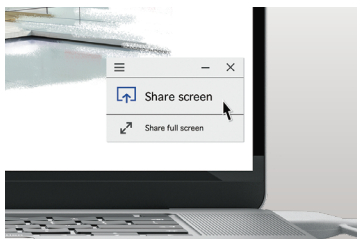

2 Click the Button!

3 Collaborate on the Big Screen!

Declutter your meeting space!

WIRED

WIRELESS

1 Plug into a Laptop!

Just Plug the Transmitter into Your Laptop!

To connect, just plug the transmitter into a USB port on your laptop. No need to worry about wireless settings or cables. No special software needs to be installed. No advance preparation. It's that easy.

Automatic Start-up

Epson's projectors automatically turn on when it is paired with a transmitter connected to a laptop.

Receiver Functionality is Built In for Epson's Projector Displays*

Receiver functionality is built in for Epson's projector displays*, reducing your initial costs.

2 Click the Button!

Just Click and Share! It's That Easy

One click on the app's button and you are displaying on a big screen.

Intuitive Design

It's simple enough that anyone can use it without special training. Multi-screen projection and screen hiding are just as easy.