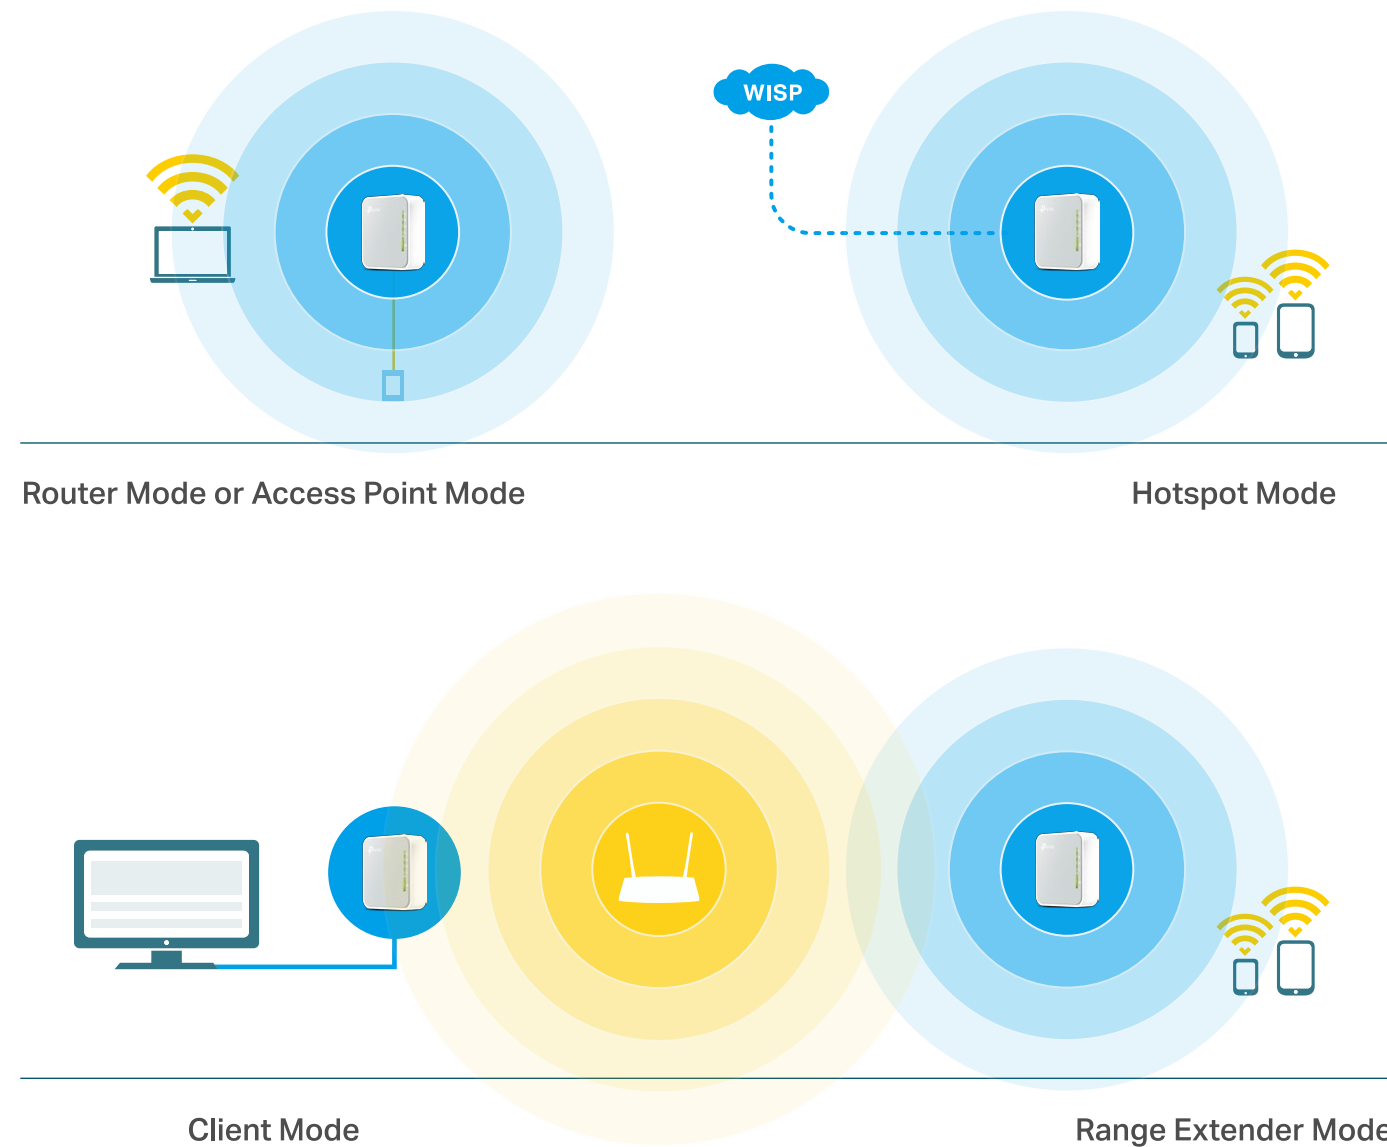

AC750 Wi-Fi Travel Router

Fast Wi-Fi Travels
with You

TL-WR902AC

300Mbps+433Mbps
Dual Band Wi-Fi

Multi-Mode

Compact
Design

Highlights

Quick Mode Selection

To meet the wireless needs of almost any situation you might encounter, the TL-WR902AC features Router, Hotspot, Range Extender, Client and Access Point Modes.

During Travel

- Router Mode: create your own private Wi-Fi network via Ethernet or 3G/4G modem
- Hotspot Mode: turn existing Wi-Fi into a private wireless network

At Home

- Access Point Mode: connect Wi-Fi devices to any wired network
- Range Extender Mode: expand an existing router's Wi-Fi coverage
- Client Mode: connect Ethernet devices to a Wi-Fi network

Features

Ease of Use

- **Intuitive Web UI** – Ensures quick and simple Installation without hassle
- **Fast Encryption** – One-touch WPA wireless security encryption with the WPS button
- **Hassle-free Management with Tether App** – Network management is made easy with the TP-Link Tether App, available on any Android and iOS device
- **USB 2.0 Port for Fast Sharing** – A USB 2.0 port makes it easy to share photos, videos, and music across your home network. Through the router's FTP server, you can also access your files and media from network devices remotely