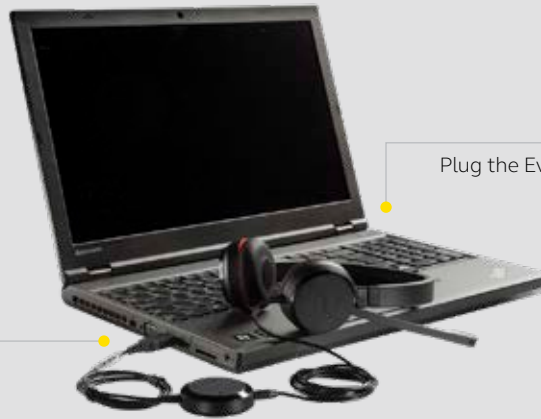

HOW TO CONNECT

Plug the Evolve20/20SE into a USB port on your computer. Choose between USB-A and USB-C variants

Plug the Evolve20/20SE into a USB-A or USB-C port on your mobile devices*