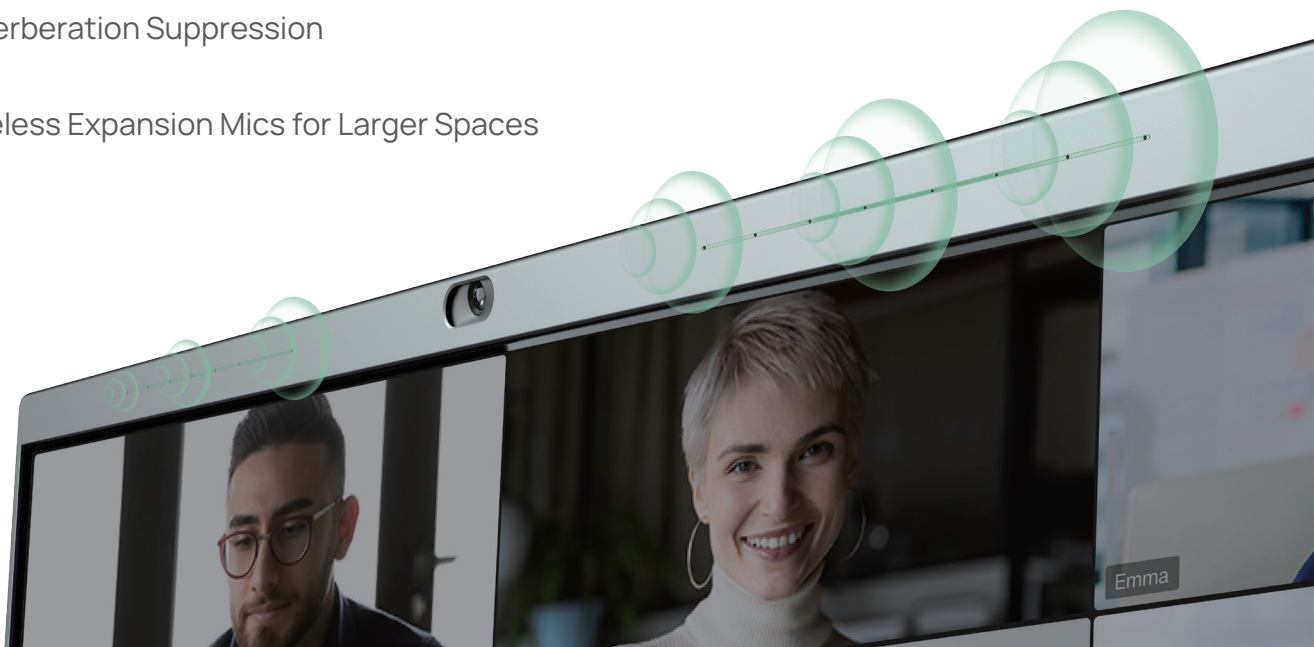

Speaker Tracking

Speaker tracking frames a real-time close-up on the presenter, bringing a vivid face-to-face meeting experience and ensuring attendees are well-engaged.

Picture-in-Picture

Based on speaker Tracking, users can switch to Picture-in-Picture (PiP) mode when starting a meeting. PiP tracks and frames the speaker in an individual window, which is separate from the other window, for a panoramic view, enabling users to keep an eye on who's talking even if the speaker is seated at a distance in a medium room.

Dedicated AI Audio DSP

8m Full-Duplex Audio

Built-in 16 Beamforming Microphone Arrays

Enhanced AI Noise Proof

Reverberation Suppression

Wireless Expansion Mics for Larger Spaces

Smart Collaboration Whiteboard

– keep everyone connected and collaborative

4K visual presentation and easy menu navigation

Smart 4-level input digital ink recognition

- 
 Fingers navigating
- 
 Pen tip writing
- 
 Tail end erasing
- 
 Palm rejection
- 
 Ink to shape
- 
 Notes