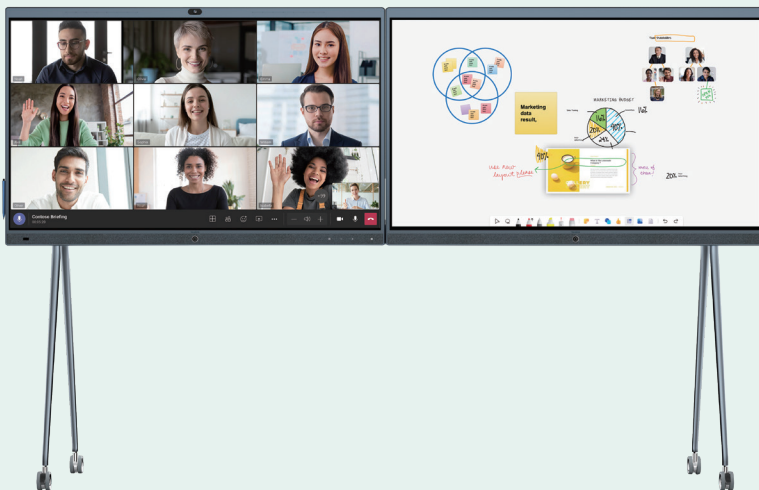

Speaker Tracking

Speaker tracking frames a real-time close-up on the presenter, bringing a vivid face-to-face meeting experience and ensuring attendees are well-engaged.

Picture-in-Picture

Based on speaker Tracking, users can switch to Picture-in-Picture (PiP) mode when starting a meeting. PiP tracks and frames the speaker in an individual window, which is separate from the other window, for a panoramic view, enabling users to keep an eye on who's talking even if the speaker is seated at a distance in a medium room.

Collaborate on diagrams - productive templates and the other crucial components

Cloud application – allows everyone to join and collaborate at any place

Designed with Simplicity and The Beauty of Details in Mind

WPP30

Fit to All Rooms

— make everywhere a collaborative workplace

Touch Console

Wireless Expansion Microphones

Extensible in A Medium or Large Meeting Space

Movable Floor Stand

RoomPanel

RoomSensor

MeetingBoard Specifications

Display

- 65-inch D-LED touch screen
- Ultra HD 4K (3840 x 2160 screen resolution)
- Anti-glare and anti-finger print coating
- Contrast ratio 1200:1(typ.)
- Viewing angle 178°(H) / 178°(V)
- Ratio 16:9
- Refreshing Frequency 60Hz
- Touch Points 20 points
- Location Accuracy ±1mm(over 90% Area)
- Contact Height < 2mm