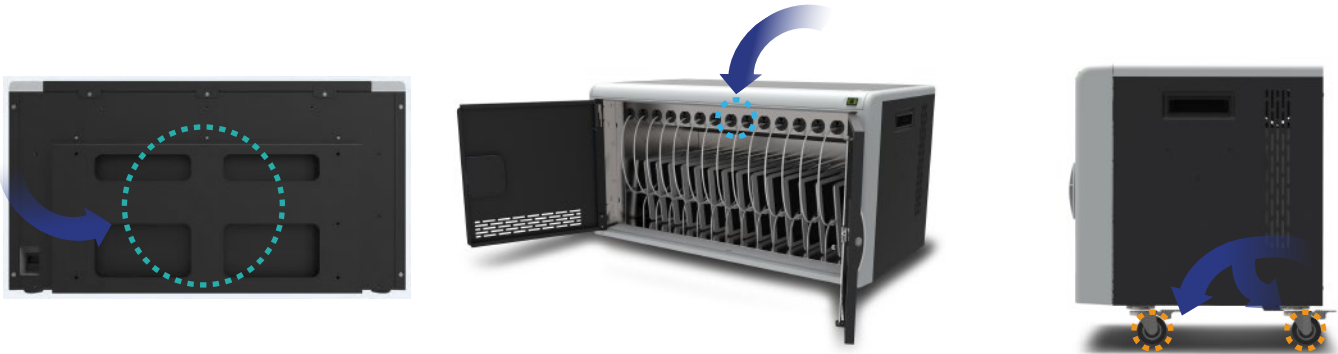

Vrova Smartbox 14 Bay Notebook & Tablet Charging Cabinet - Up to 14" Devices

The Vrova Smartbox (SB-CT14BD) is a perfect solution for charging up to 14 tablets or notebooks (up to 14" size) at once. It is a fully secure solution with a 2-way locking front door. The innovative Cable and Adaptor management solution makes it easy for users to setup a neat and tangle-free storage environment.

A scalable and versatile solution with the ability to daisy chain and stack up to 2 x SB-CT14BD Smartboxes for storing and charging 28 tablets at once with use of smartbox charging accessory (to be purchased separately). The unit can also be wall mounted with the optional mounting brackets (to be purchased separately) and can also be converted into a trolley with the optional casters (to be purchased separately).

Part No: SB-CT14BD

Compatible : Apple ANDROID Microsoft

Warranty:

Package Contents

- SB-CT14BD x 1
- User manual x 1
- C14(M) to C5(M) cables x 14
- Aus 3 Pin Power Cable x1

Smart, Safe & Easy to Use:

The trolley is safe for both users and devices with built in Over Current & Over Voltage protection. The 2 way locking makes it easy and safe to access the device while storing and retrieving. Unit features built in clips and power adaptor slots for cable management to avoid cable tangles.

Ability to daisy chain and stack up to 2 x SB-CT14BD Smartboxes for storing and charging 28 tablets at once with use of smartbox charging accessory (to be purchased separately)

Stackable Design
Safely & Conveniently Stacks up to 2 cabinets high